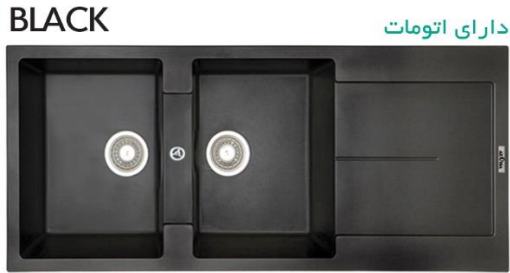

REGISTERED IN ITALY

GRANITE SINK

GERMAN ENGINEERED

VOLGA 116 x 50

VOLGA 100 x 50

SHANON 61/5 x 50

MINE 116 x 50

ODER 86 x 50